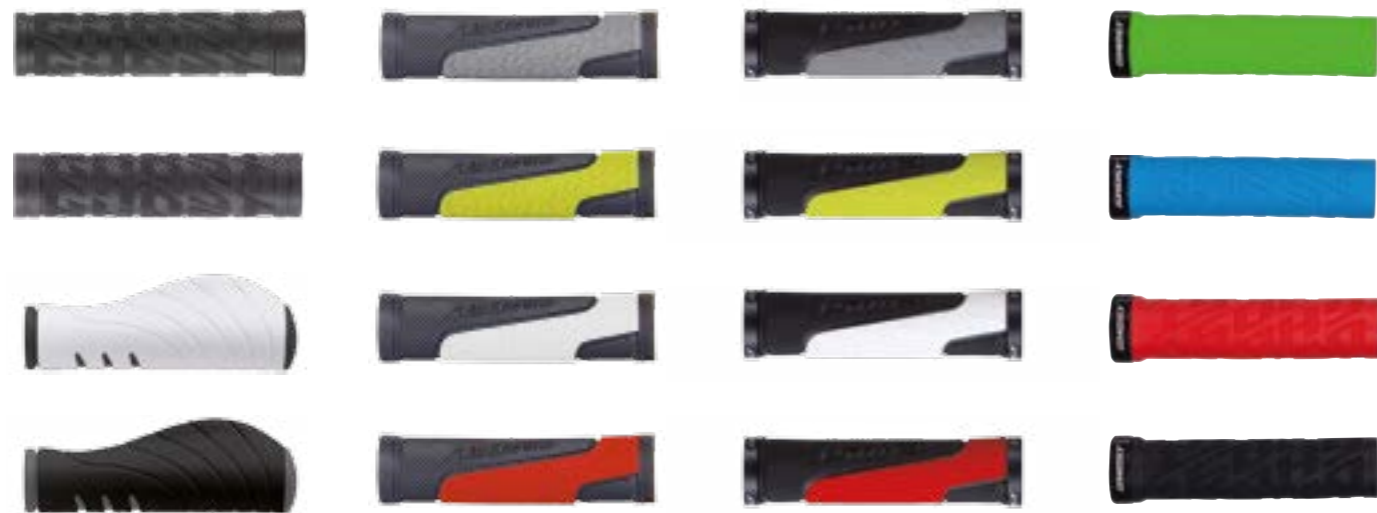

ART.-NR.	DESCRIPTION	COLOR
16002	Grip with end plugs without screw	black
16003	Grip with end plugs with plastic screw	black
15046	Ergo Grip with screw	black/white
15047	Ergo Grip with screw	white/black

ART.-NR.	DESCRIPTION	COLOR
14057	Grip with plugs and without screw	black/gray
14059	Grip with plugs and without screw	black/green
14060	Grip with plugs and without screw	black/white
14061	Grip with plugs and without screw	black/red

ART.-NR.	DESCRIPTION	COLOR
14063	Grip with plugs and screws	black/gray
14066	Grip with plugs and screws	black/green
14065	Grip with plugs and screws	black/white
14064	Grip with plugs and screws	black/red

ART.-NR.	DESCRIPTION	COLOR
15042	Grip RIOT with screw	green
15043	Grip RIOT with screw	blue
15044	Grip RIOT with screw	red
15045	Grip RIOT with screw	black

ART.-NR.	DESCRIPTION	COLOR
16006	AM Rizer Handlebar 780 mm Rise 15° Back 9° 35 mm	black
16007	AM Rizer Handlebar 780 mm Rise 15° Back 9° 35 mm	red
16008	AM Rizer Handlebar 780 mm Rise 15° Back 9° 35 mm	blue
16009	AM Rizer Handlebar 780 mm Rise 15° Back 9° 35 mm	green

ART.-NR.	DESCRIPTION	COLOR
14142	AM Rizer Handlebar Light 740 mm Rise 15° Back 9° 31.8 mm	black
14143	AM Rizer Handlebar Light 720 mm Rise 10° Back 9° 31.8 mm	black
14144	AM Flat Handlebar Light 720 mm Rise 0° Back 9° 31.8 mm	black

ART.-NR.	DESCRIPTION	COLOR
15030	AM Rizer Handlebar Light 740 mm Rise 10° Back 9° 31.8 mm	red
15031	AM Rizer Handlebar Light 740 mm Rise 10° Back 9° 31.8 mm	blue
15032	AM Rizer Handlebar Light 740 mm Rise 10° Back 9° 31.8 mm	green