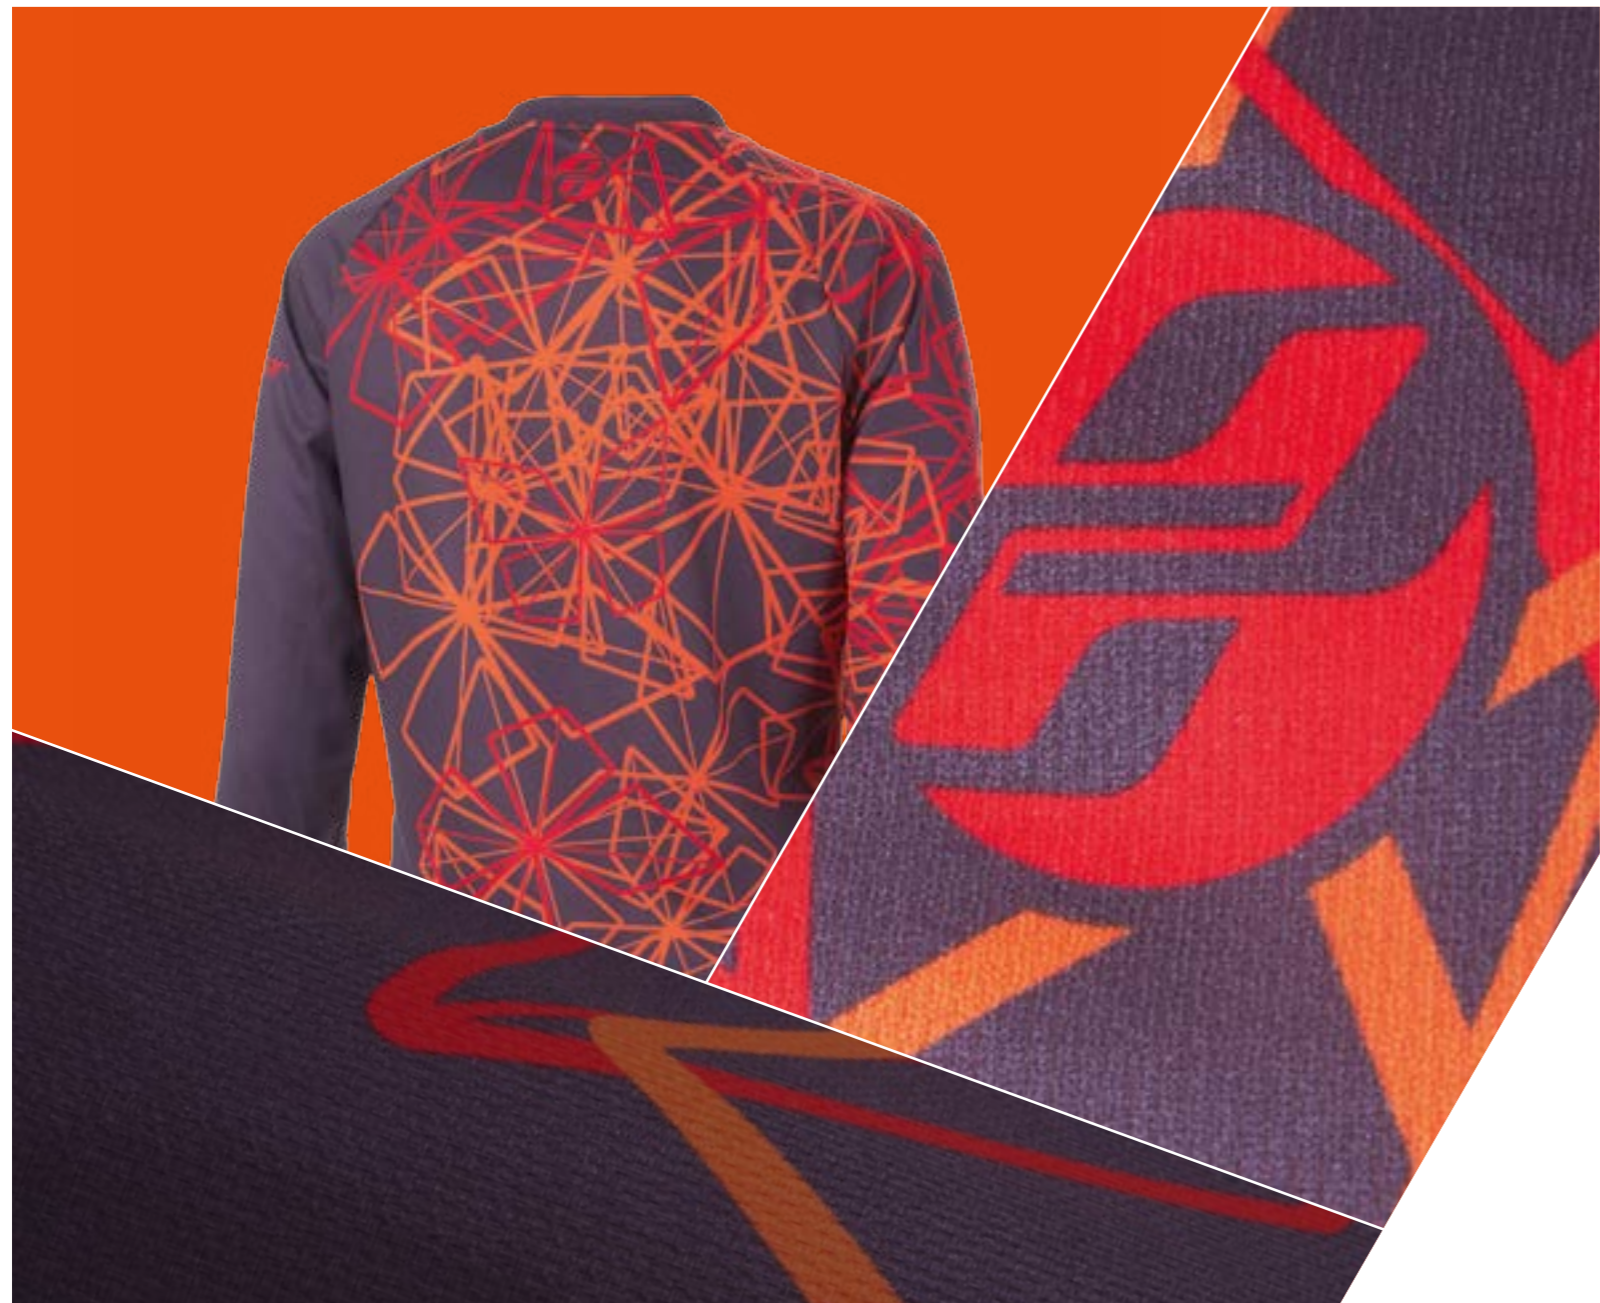

WOMEN TECHNICAL LINE

// BACKCOUNTRY / ALL MOUNTAIN / TRAIL

CHARACTERISTICS

- For the passionate mountain biker
- Specifically designed for women

- Für die leidenschaftliche Mountainbikerin
- Speziell für Frauen entwickelt

KEY FACTS

- Functional fibers
- Relaxed, feminine fit
- Very comfortable to wear

- Funktionelle Fasern
- Lockere, feminine Passform
- Hoher Tragekomfort