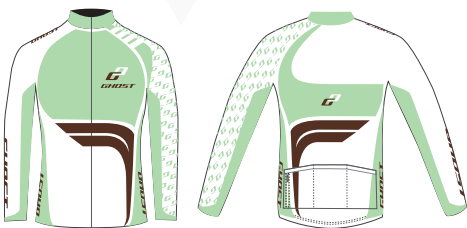

JERSEY LADY SHORT

Art.Nr.	Description	Size
14264	Jersey Lady short mint/brown	XS
14265	Jersey Lady short mint/brown	S
14266	Jersey Lady short mint/brown	M
14267	Jersey Lady short mint/brown	L
14268	Jersey Lady short mint/brown	XL

Art.Nr.	Description	Size
14274	Jersey Missy short mint/brown	128
14275	Jersey Missy short mint/brown	140
14276	Jersey Missy short mint/brown	152

Art.Nr.	Description	Size
14269	Jersey Lady short waterfall/grey	XS
14270	Jersey Lady short waterfall/grey	S
14271	Jersey Lady short waterfall/grey	M
14272	Jersey Lady short waterfall/grey	L
14273	Jersey Lady short waterfall/grey	XL

Art.Nr.	Description	Size
14277	Jersey Missy short waterfall/grey	128
14278	Jersey Missy short waterfall/grey	140
14279	Jersey Missy short waterfall/grey	152

JERSEY LADY LONG

Art.Nr.	Description	Size
14280	Jersey Lady long mint/brown	XS
14281	Jersey Lady long mint/brown	S
14282	Jersey Lady long mint/brown	M
14283	Jersey Lady long mint/brown	L
14284	Jersey Lady long mint/brown	XL

Art.Nr.	Description	Size
14285	Jersey Lady long waterfall/grey	XS
14286	Jersey Lady long waterfall/grey	S
14287	Jersey Lady long waterfall/grey	M
14288	Jersey Lady long waterfall/grey	L
14289	Jersey Lady long waterfall/grey	XL