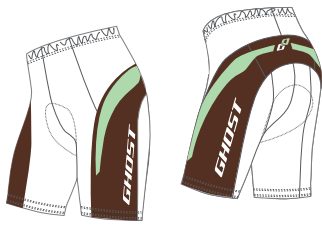

SHORTS LADY

Art.Nr.	Description	Size
14290	Lady Shorts mint/brown	XS
14291	Lady Shorts mint/brown	S
14292	Lady Shorts mint/brown	M
14293	Lady Shorts mint/brown	L
14294	Lady Shorts mint/brown	XL

Art.Nr.	Description	Size
14300	Shorts Missy mint/brown	128
14301	Shorts Missy mint/brown	140
14302	Shorts Missy mint/brown	152